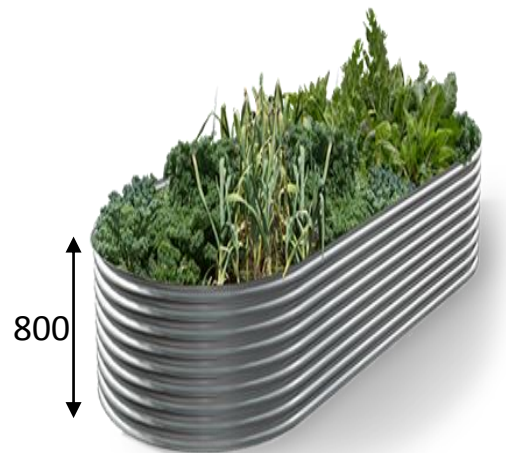

Garden bed price list

Garden beds are available in both round and slimline designs. We use one corrugated sheet width for our garden beds giving a perfect height of 800mm.

The beds come open ended and fully assembled ready to be dug into your garden or lawn. We can add a stainless steel base at extra cost should you wish to have the bed on a hard surface. Please enquire when placing your order.

For your safety all our garden beds have a safe edge on the top corrugation

Round Garden beds

Dia(mm)	Price (Inc GST)
1000	\$331
1200	\$389
1400	\$419
1600	\$442
2000	\$438
2200	\$524
2400	\$540

Slimline Garden beds

Width	Length						
	1200	1400	1600	1800	2000	2200	2400
600	\$351	\$375	\$399	\$414	\$441	\$472	\$485
700	\$354	\$375	\$407	\$425	\$449	\$474	\$495
800	\$362	\$380	\$416	\$444	\$458	\$480	\$500
900			\$420	\$449	\$465	\$485	\$505
1000					\$468	\$497	\$510
1100					\$476	\$505	\$520
1200						\$515	\$525